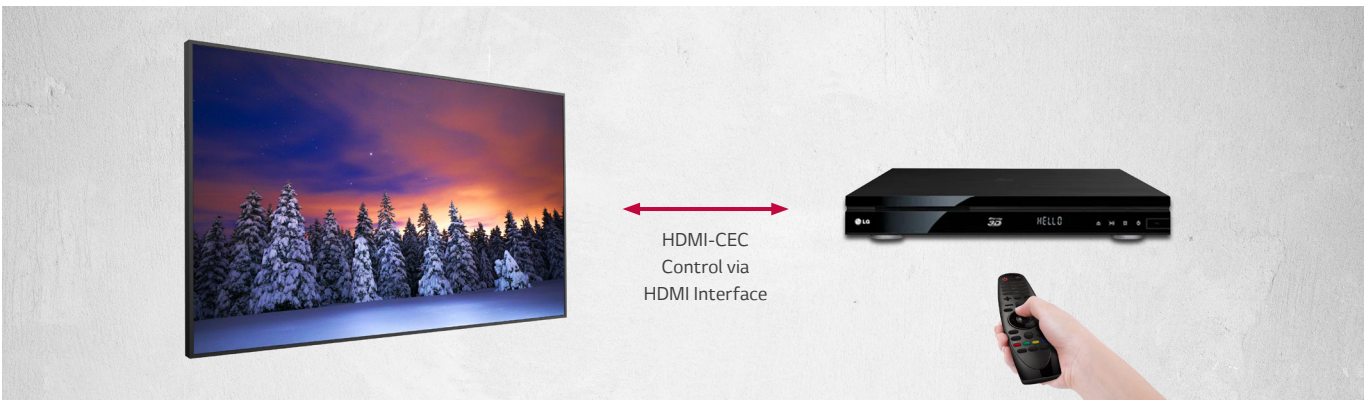

### Elegant Slim Design

The UM5J series features a slim bezel that is designed to blend into any interior to enhance the décor of the environment in which it's installed and deliver an immersive viewing experience.

## High Brightness

With a brightness rating of 500 nits the UM5J series displays deliver brilliant content and attract attention, making these displays an ideal choice for a wide variety of businesses, including retail and corporate.