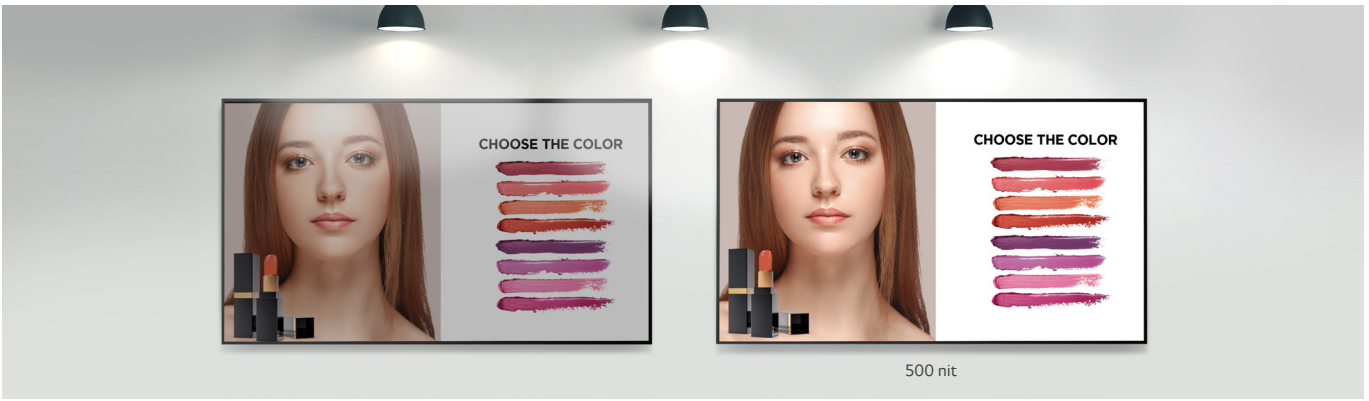

High Brightness

With a brightness rating of 500 nits the UM5J series displays deliver brilliant content and attract attention, making these displays an ideal choice for a wide variety of businesses, including retail and corporate.