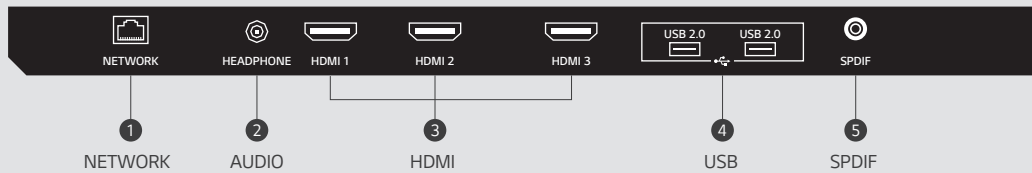

CONNECTIVITY

110" / 98"

* Jack Panels may differ from the above image, so please contact LG sales team to verify before ordering.