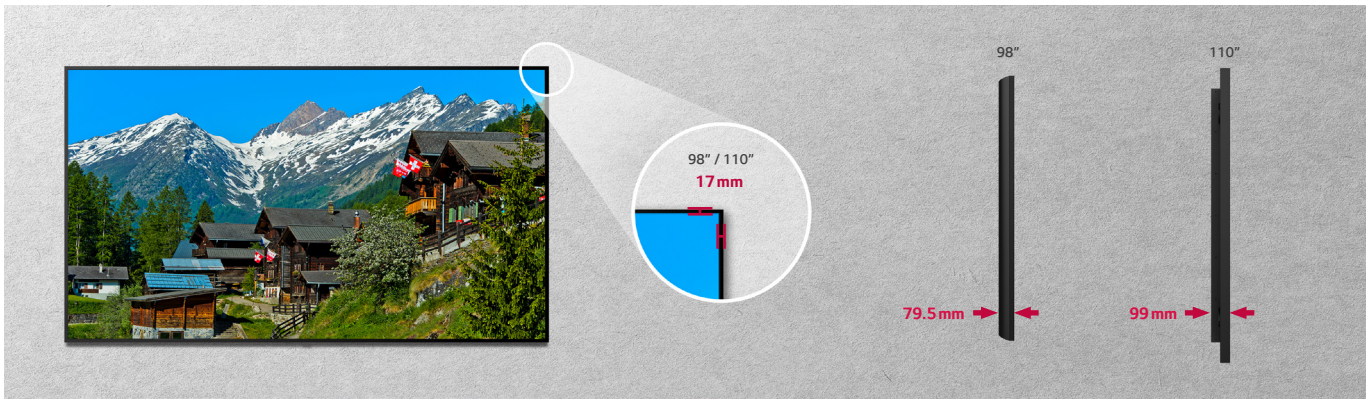

# UHD Large Screen Signage Display

Elegant Slim Design

Ultra HD Resolution

Built-in Speakers

High Brightness

**UM5J**

Inch	110" / 98"
Screen Resolution	3,840 x 2,160
Operation Time	16 Hours / 7 Day
Brightness	500 nits
Wi-Fi	Built-in Wi-Fi / Bluetooth
Speaker	Built-in Speaker (10 W + 10 W)

### Elegant Slim Design

The UM5J series features a slim bezel that is designed to blend into any interior to enhance the décor of the environment in which it's installed and deliver an immersive viewing experience.